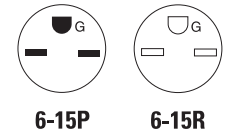

Straight blade devices

Complex environment straight blade devices

Product description

2-pole, 3-wire grounding
15A, 250V/AC
NEMA 6-15

15W49

60W49DPLXBK

Plugs & connectors

Rating A	V/AC	NEMA	Description	Cord diameter	Color	Plug catalog no.	Connector catalog no.		
15	250	6-15	Watertight	0.30-0.65" (7.6-16.5mm)	Y	□ 14W49	□ 15W49	•	•
			Watertight	0.30-0.65" (7.6-16.5mm)	BK	□ 14W49BK	□ 15W49BK	•	•
			Severe duty	0.38-1.00" (19.1-25.4mm)	Y & BK	□ 1449	□ 1549	•	

Watertight receptacles, back & side wire

Rating A	V/AC	NEMA	Description	Color	Single receptacle catalog no.	Duplex receptacle catalog no.		
15	250	6-15	Watertight	Y	□ 60W49	□ 60W49DPLX	•	•
			Watertight	BK	□ 60W49BK	□ 60W49DPLXBK	•	•