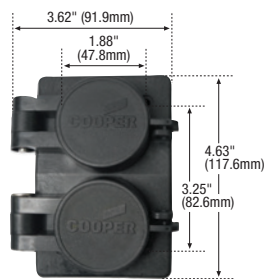

Straight blade devices

Complex environment straight blade devices

Product description

2-pole, 3-wire grounding
15A, 250V/AC
NEMA 6-15

15W49

60W49DPLXBK

Plugs & connectors

Rating A	V/AC	NEMA	Description	Cord diameter	Color	Plug catalog no.	Connector catalog no.		
15	250	6-15	Watertight	0.30-0.65" (7.6-16.5mm)	Y	□ 14W49	□ 15W49	•	•
			Watertight	0.30-0.65" (7.6-16.5mm)	BK	□ 14W49BK	□ 15W49BK	•	•
			Severe duty	0.38-1.00" (19.1-25.4mm)	Y & BK	□ 1449	□ 1549	•	

Watertight receptacles, back & side wire

Rating A	V/AC	NEMA	Description	Color	Single receptacle catalog no.	Duplex receptacle catalog no.		
15	250	6-15	Watertight	Y	□ 60W49	□ 60W49DPLX	•	•
			Watertight	BK	□ 60W49BK	□ 60W49DPLXBK	•	•

Accessories for watertight 15A plugs & connectors

Description	Cord diameter	Catalog no.		
Watertight plug closure cap for 15A plug, yellow		□ 14W	•	•
Watertight plug closure cap for 15A plug, black		□ 14WBK	•	•
Replacement watertight connector closure cap for 15A connector, yellow		□ 15W	•	•
Replacement watertight connector closure cap for 15A connector, black		□ 15WBK	•	•
Wire mesh grip for 15/20A watertight plugs & connectors	0.31-0.37" (7.9-9.5mm)	□ WTM131	•	•
Wire mesh grip for 15/20A watertight plugs & connectors	0.38-0.44" (9.5-11.1mm)	□ WTM138	•	•
Wire mesh grip for 15/20A watertight plugs & connectors	0.43-0.50" (10.9-12.7mm)	□ WTM143	•	•
Wire mesh grip for 15/20A watertight plugs & connectors	0.50-0.56" (12.7-14.3mm)	□ WTM150	•	•
Wire mesh grip for 15/20A watertight plugs & connectors	0.56-0.63" (14.3-15.9mm)	□ WTM156	•	•

14W

15W

WTM143

Color information:

BK (Black), Y (Yellow)

Dimensional information: D-9

Specification information:
Watertight industrial plugs & connectors: D-36
Severe duty industrial plugs & connectors: D-37