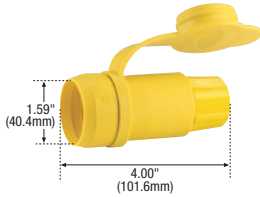

Straight blade devices

Complex environment straight blade devices

Product description

2-pole, 3-wire grounding
15A, 250V/AC
NEMA 6-15

15W49

60W49DPLXBK

Plugs & connectors

Rating A	V/AC	NEMA	Description	Cord diameter	Color	Plug catalog no.	Connector catalog no.		
15	250	6-15	Watertight	0.30-0.65" (7.6-16.5mm)	Y	□ 14W49	□ 15W49	•	•
			Watertight	0.30-0.65" (7.6-16.5mm)	BK	□ 14W49BK	□ 15W49BK	•	•
			Severe duty	0.38-1.00" (19.1-25.4mm)	Y & BK	□ 1449	□ 1549	•	

Watertight receptacles, back & side wire

Rating A	V/AC	NEMA	Description	Color	Single receptacle catalog no.	Duplex receptacle catalog no.		
15	250	6-15	Watertight	Y	□ 60W49	□ 60W49DPLX	•	•
			Watertight	BK	□ 60W49BK	□ 60W49DPLXBK	•	•

Accessories for watertight 15A plugs & connectors

Description	Cord diameter	Catalog no.		
Watertight plug closure cap for 15A plug, yellow		□ 14W	•	•
Watertight plug closure cap for 15A plug, black		□ 14WBK	•	•
Replacement watertight connector closure cap for 15A connector, yellow		□ 15W	•	•
Replacement watertight connector closure cap for 15A connector, black		□ 15WBK	•	•
Wire mesh grip for 15/20A watertight plugs & connectors	0.31-0.37" (7.9-9.5mm)	□ WTM131	•	•
Wire mesh grip for 15/20A watertight plugs & connectors	0.38-0.44" (9.5-11.1mm)	□ WTM138	•	•
Wire mesh grip for 15/20A watertight plugs & connectors	0.43-0.50" (10.9-12.7mm)	□ WTM143	•	•
Wire mesh grip for 15/20A watertight plugs & connectors	0.50-0.56" (12.7-14.3mm)	□ WTM150	•	•
Wire mesh grip for 15/20A watertight plugs & connectors	0.56-0.63" (14.3-15.9mm)	□ WTM156	•	•

14W

15W

WTM143

Color information:

BK (Black), Y (Yellow)

Dimensional information: D-9

Specification information:
Watertight industrial plugs & connectors: D-36
Severe duty industrial plugs & connectors: D-37